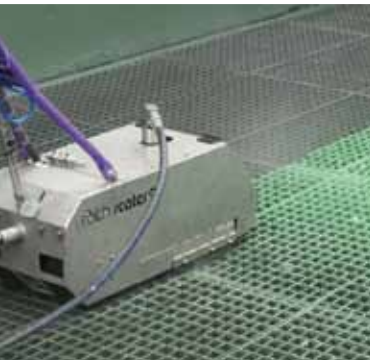

trail jet 125

... ➔ www.falch.com

trail jet 125

accessories

	trail jet 125 1000-65-0-d	trail jet 125 2500-26-0-d	trail jet 125 3000-22-0-d
	300 - 1000 bar	600 - 2500 bar	600 - 3000 bar
	29 - 65 l/min	10 - 26 l/min	10 - 22 l/min
	129 kW / 125 kW 2300 rpm, 1000 rpm, 4 cyl., 4760 ccm, water	129 kW / 125 kW 2300 rpm, 1000 rpm, 4 cyl., 4760 ccm, water	129 kW / 125 kW 2300 rpm, 1000 rpm, 4 cyl., 4760 ccm, water
	18,5 l/h, diesel	18,5 l/h, diesel	18,5 l/h, diesel
	125 kW / 600 rpm, 2,0 - 8,0 bar, 40° C	125 kW / 600 rpm, 2,0 - 8,0 bar, 40° C	125 kW / 600 rpm, 2,0 - 8,0 bar, 40° C
	090 USgal/min	023 USgal/min	018 USgal/min
	■	■	■
	■	■	■
	24 h	24 h	24 h
	24 month	24 month	24 month
	400 l	400 l	400 l
	210 l	210 l	210 l
	1980 kg, 100 kg	1980 kg, 100 kg	1980 kg, 100 kg
	3730 x 1980 x 2025 mm	3730 x 1980 x 2025 mm	3730 x 1980 x 2025 mm
	LpA = 93, LwA = 115 db	LpA = 93, LwA = 115 db	LpA = 93, LwA = 115 db
	g555	g556	g574