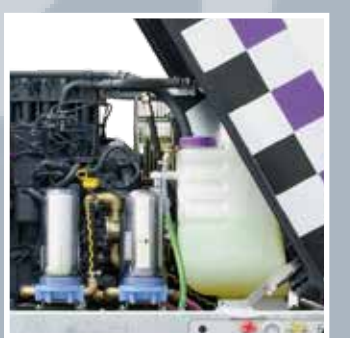

trail jet 30 cold water

... ➔ www.falch.com

trail jet 30 cold water

accessories

trail jet 30 500-30-0-d trail jet 30 1000-14-0-d

	100 - 500 bar	100 - 1000 bar
	17 - 30 l/min	8 - 13 l/min
	36,4 kW / 31 kW, 1800 rpm, 1000 rpm, 4 cyl., 3620 ccm, oil	36,4 kW / 31 kW, 1800 rpm, 1000 rpm, 4 cyl., 3620 ccm, oil
	4,3 l/h, diesel	4,3 l/h, diesel
	28 kW 1030 rpm, 2,0 - 8,0 bar, 40 °C	28 kW 1030 rpm, 2,0 - 8,0 bar, 40 °C
	055 USgal/min	019 USgal/min
	■	■
	■	■
	24	24
	24	24
	200 l	200 l
	90 l	90 l
	900 kg, 100 kg	900 kg, 100 kg
	3200 x 1600 x 1700 mm	3200 x 1600 x 1700 mm
	LpA = 76, LwA = 99 dB	LpA = 76, LwA = 99 dB
	g516	g360